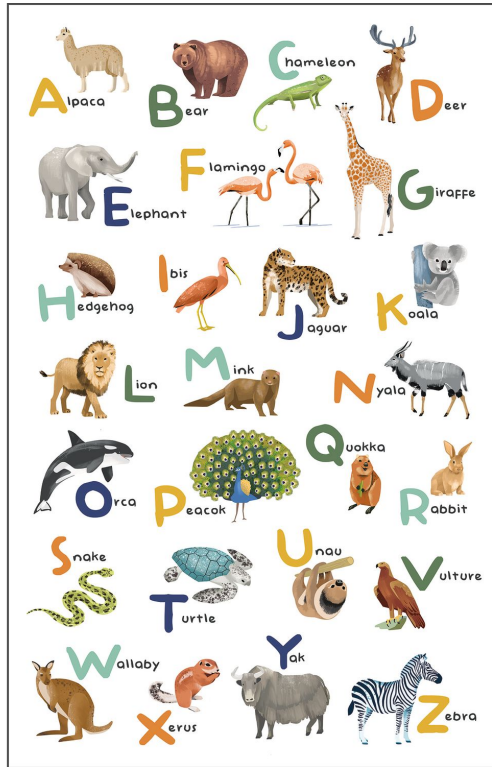

Let s learn the alphabet

Wallpanel CASELIO

Collection	LES MINIS MONDES, LES MINI MONDES
Reference	105857004
Hanging instructions	Non-woven
Grain	Mat
Width	50 cm / 20 inches
Height	310 cm / 122 inches
Full Width	50 cm / 20 inches
Match	Straight match
Number of drops	4
Weight in g/m ²	147
Care	Washable
Apply paste	Paste the wall
Removal	Dry strip
Norme COV	A+

3 variations