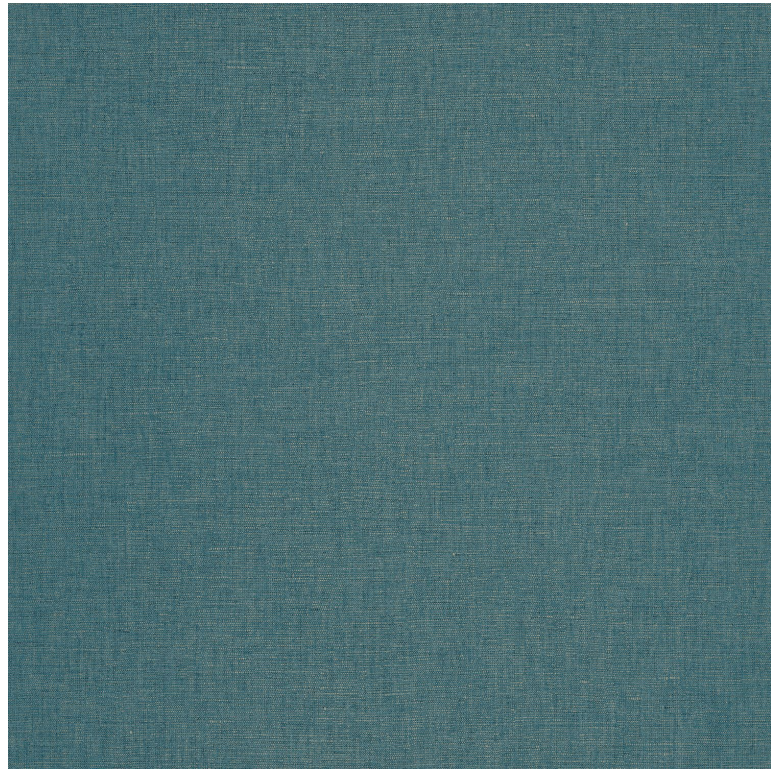

Uni metallise/irise

Wallpaper CASELIO

[Collection](#) [FULL COLOR](#), [LINEN EDITION](#), [GREEN & CO](#), [MOONLIGHT 2](#), [XXL](#), [COLOR BOX 3](#), [ELEGANCE](#), [GRAPHIC](#), [RELIEFS](#), [LIGHT](#), [TWIST](#), [LINEN EDITION 2](#), [ART OF BOTANY](#), [Line up](#), [KITCHEN BOX](#), [Nouvelle catégorie #4](#), [MAISON SIMEON](#), [MOONLIGHT 3](#), [MIX & STRIPES](#)

Reference

103236120

Hanging instructions

Vinyl, non-woven backed

Grain

Aspect textile

Width of one roll

53 cm / 21 inches

Length

Sold by roll of 10.05 m / 11 yards

Match

Free match / Reverse lengths

Vertical repeat

53cm / 21 inches

Weight in g/m²

220

Care

Washable- scrubbable

Apply paste

Paste the wall

Removal

Dry strip

Norme COV

A+

ASTME84

Class A