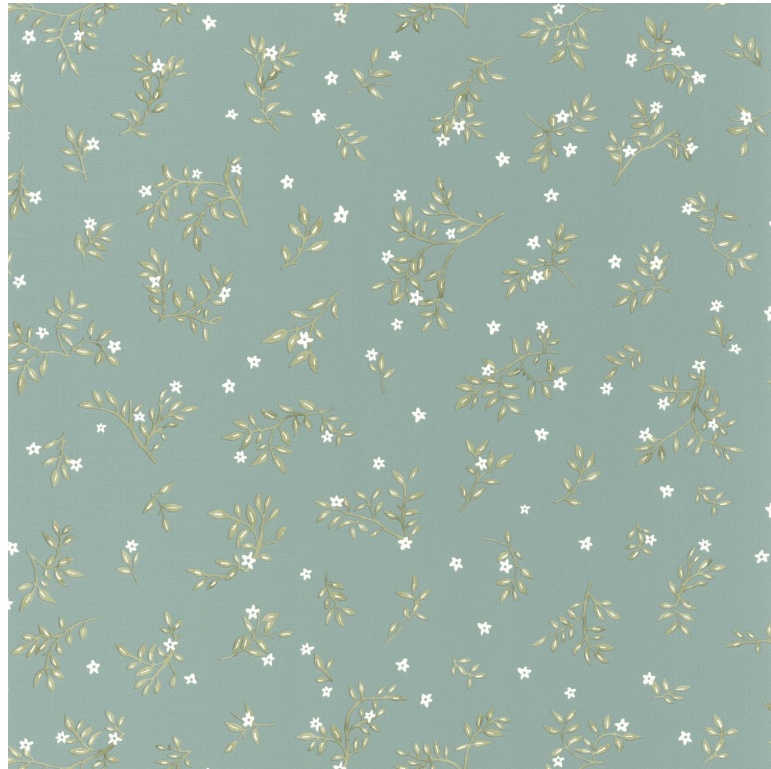

Callisto

Wallpaper CASELIO

| | |
|----------------------------------|------------------------------------|
| <i>Collection</i> | DANAÉ |
| <i>Reference</i> | 103646090 |
| <i>Hanging instructions</i> | Vinyl, non-woven backed |
| <i>Grain</i> | Smooth |
| <i>Width of one roll</i> | 53 cm / 21 inches |
| <i>Length</i> | Sold by roll of 10.05 m / 11 yards |
| <i>Match</i> | 1/2 Offset match |
| <i>Vertical repeat</i> | 53cm / 21 inches |
| <i>Weight in g/m²</i> | 220 |
| <i>Care</i> | Washable- scrubbable |
| <i>Apply paste</i> | Paste the wall |
| <i>Removal</i> | Dry strip |
| <i>Norme COV</i> | A+ |
| <i>ASTME84</i> | Class A |

5 variations