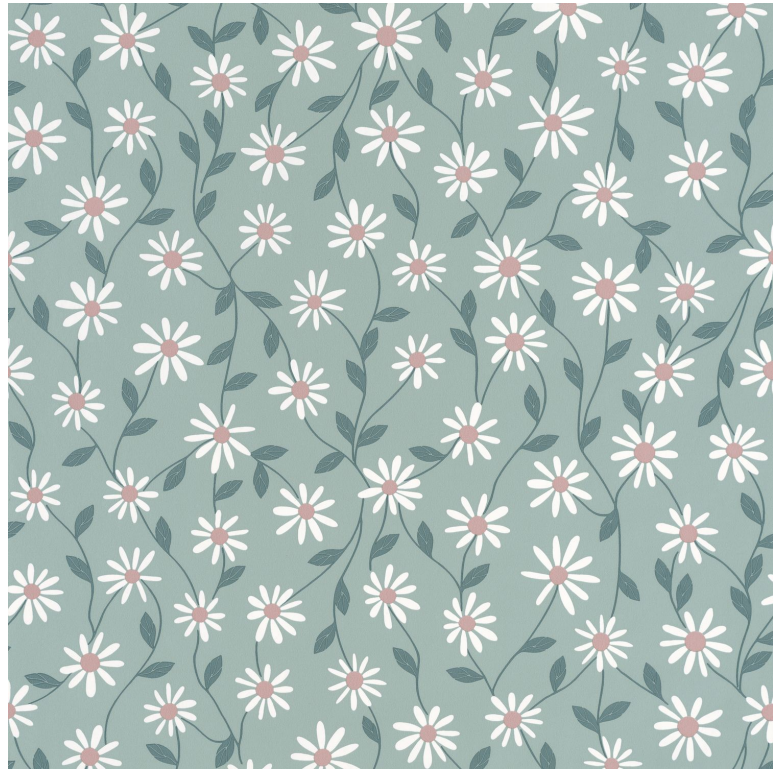

Anna

Wallpaper CASELIO

<i>Collection</i>	ESSENTIEL
<i>Reference</i>	103127070
<i>Hanging instructions</i>	Non-woven
<i>Grain</i>	Smooth
<i>Width of one roll</i>	53 cm / 21 inches
<i>Length</i>	Sold by roll of 10.05 m / 11 yards
<i>Match</i>	1/2 Offset match
<i>Vertical repeat</i>	64cm / 25 inches
<i>Weight in g/m²</i>	150
<i>Care</i>	Washable
<i>Apply paste</i>	Paste the wall
<i>Removal</i>	Dry strip
<i>Norme COV</i>	A+
<i>ASTME84</i>	Class A

5 variations