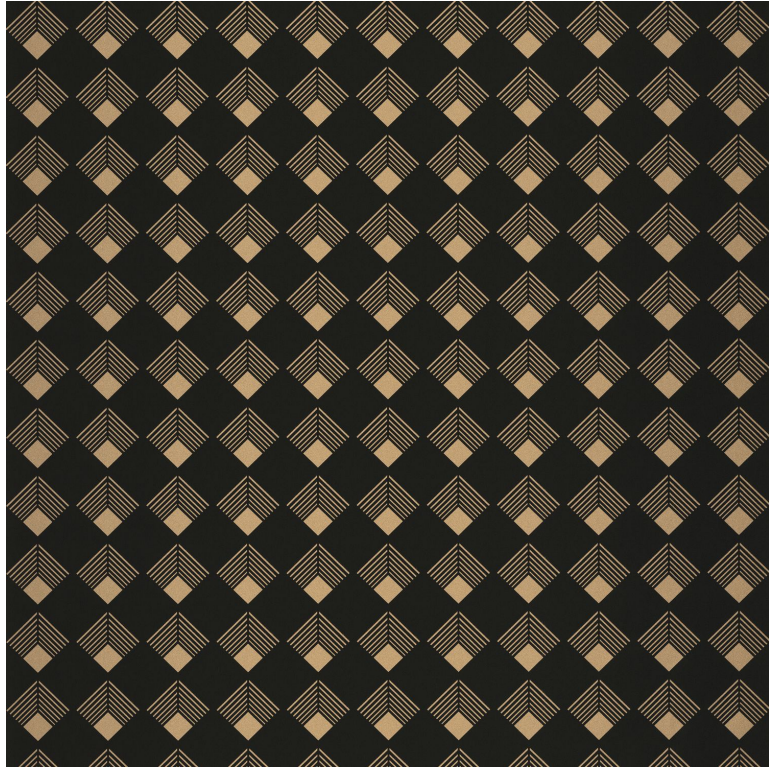

Labyrinth patch

Wallpaper CASELIO

<i>Collection</i>	LABYRINTH, MOONLIGHT 2
<i>Reference</i>	102139023
<i>Colors</i>	Noir dore
<i>Hanging instructions</i>	Vinyl, non-woven backed
<i>Grain</i>	Smooth
<i>Width of one roll</i>	53 cm / 21 inches
<i>Length</i>	Sold by roll of 10.05 m / 11 yards
<i>Match</i>	Straight match
<i>Vertical repeat</i>	53cm / 21 inches
<i>Weight in g/m²</i>	220
<i>Care</i>	Washable- scrubbable
<i>Apply paste</i>	Paste the wall
<i>Removal</i>	Dry strip
<i>Norme COV</i>	A+

6 variations