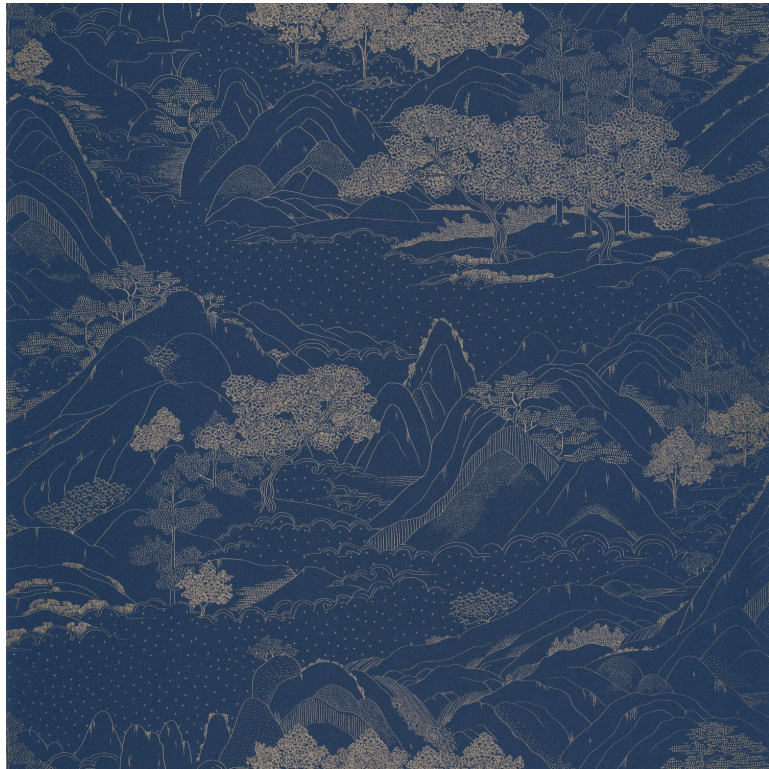

Journey

Wallpaper CASELIO

<i>Collection</i>	ONLY BLUE
<i>Reference</i>	102646290
<i>Hanging instructions</i>	Non-woven
<i>Grain</i>	Mat
<i>Width of one roll</i>	53 cm / 21 inches
<i>Length</i>	Sold by roll of 10.05 m / 11 yards
<i>Match</i>	1/2 Offset match
<i>Vertical repeat</i>	53cm / 21 inches
<i>Weight in g/m²</i>	150
<i>Care</i>	Washable
<i>Apply paste</i>	Paste the wall
<i>Removal</i>	Dry strip
<i>Norme COV</i>	A+
<i>European fire-rating</i>	C s1 d0

3 variations