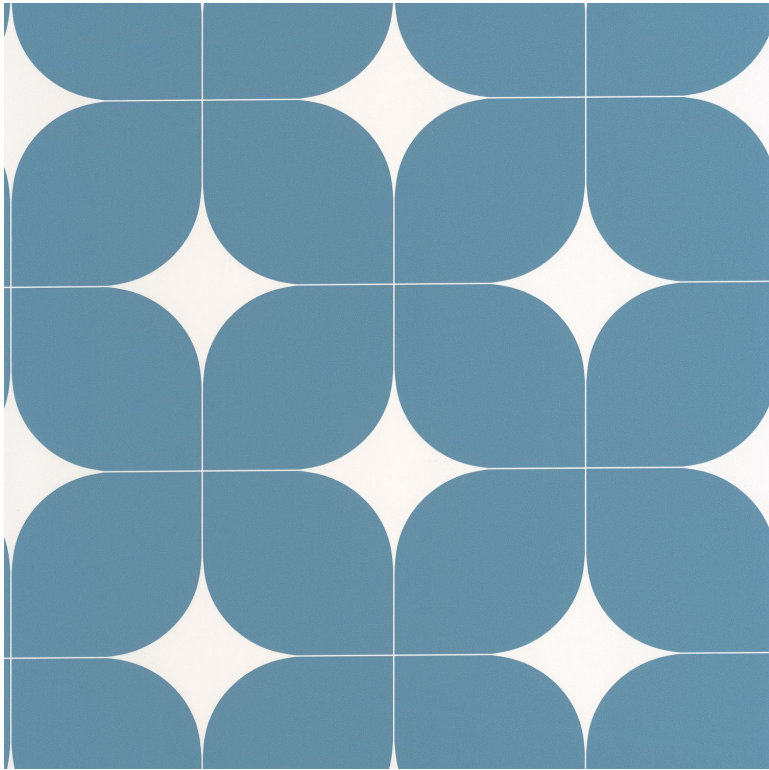

Detour

Wallpaper CASELIO

<i>Collection</i>	OUTLINES
<i>Reference</i>	105040641
<i>Colors</i>	Bleu petrole
<i>Hanging instructions</i>	Vinyl, non-woven backed
<i>Grain</i>	Smooth
<i>Width of one roll</i>	53 cm / 21 inches
<i>Length</i>	Sold by roll of 10.05 m / 11 yards
<i>Match</i>	Straight match
<i>Vertical repeat</i>	26cm / 10 inches
<i>Weight in g/m²</i>	220
<i>Care</i>	Washable
<i>Apply paste</i>	Paste the wall
<i>Removal</i>	Dry strip
<i>Norme COV</i>	A+

3 variations