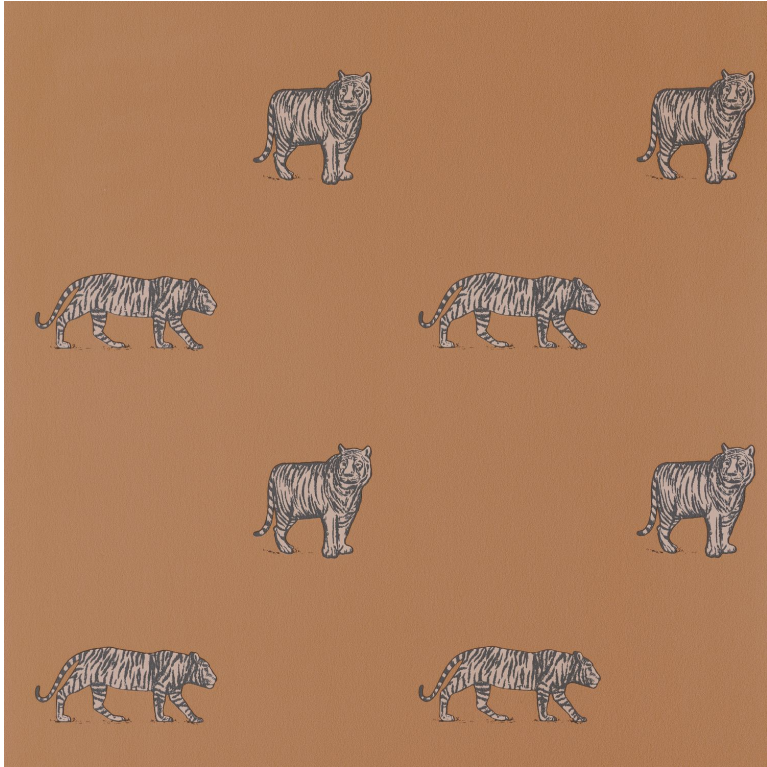

Our planet eye of the tiger

Wallpaper CASELIO

<i>Collection</i>	OUR PLANET
<i>Reference</i>	101962929
<i>Colors</i>	Camel
<i>Hanging instructions</i>	Non-woven
<i>Grain</i>	Smooth
<i>Width of one roll</i>	53 cm / 21 inches
<i>Length</i>	Sold by roll of 10.05 m / 11 yards
<i>Match</i>	Straight match
<i>Vertical repeat</i>	27cm / 11 inches
<i>Weight in g/m²</i>	150
<i>Care</i>	Washable
<i>Apply paste</i>	Paste the wall
<i>Removal</i>	Dry strip
<i>Norme COV</i>	A+

4 variations