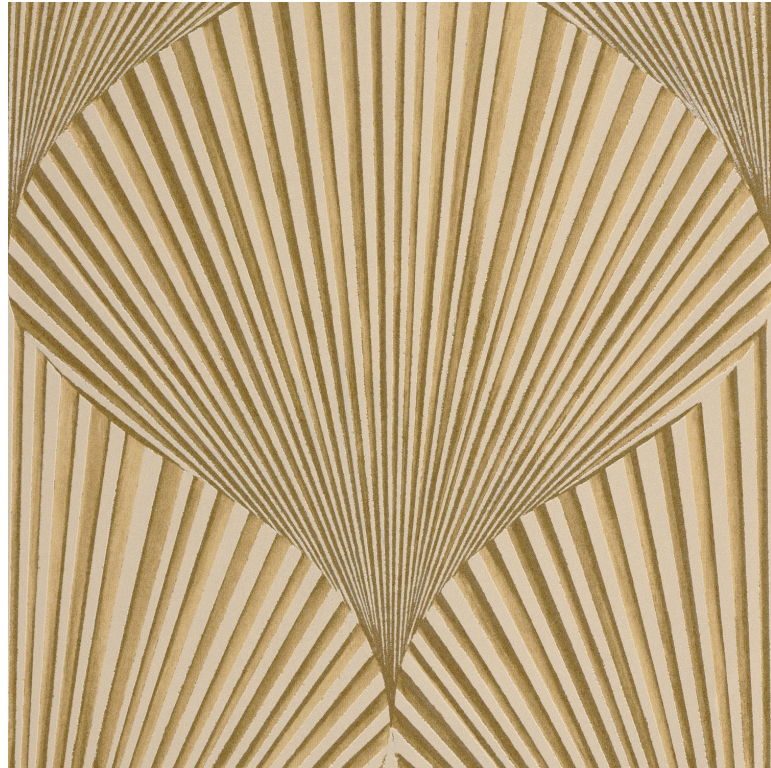

CASADECO

Semiramis

Wallpaper CASADECO

<i>Collection</i>	BABYLONE
<i>Reference</i>	89762207
<i>Hanging instructions</i>	Non-woven
<i>Grain</i>	Straw aspect
<i>Width of one roll</i>	53 cm / 21 inches
<i>Length</i>	Sold by roll of 10.05 m / 11 yards
<i>Match</i>	Straight match
<i>Vertical repeat</i>	64cm / 25 inches
<i>Weight in g/m²</i>	130
<i>Care</i>	Washable
<i>Apply paste</i>	Paste the wall
<i>Removal</i>	Dry strip
<i>Norme COV</i>	A+
<i>European fire-rating</i>	B-s1, d0

5 variations