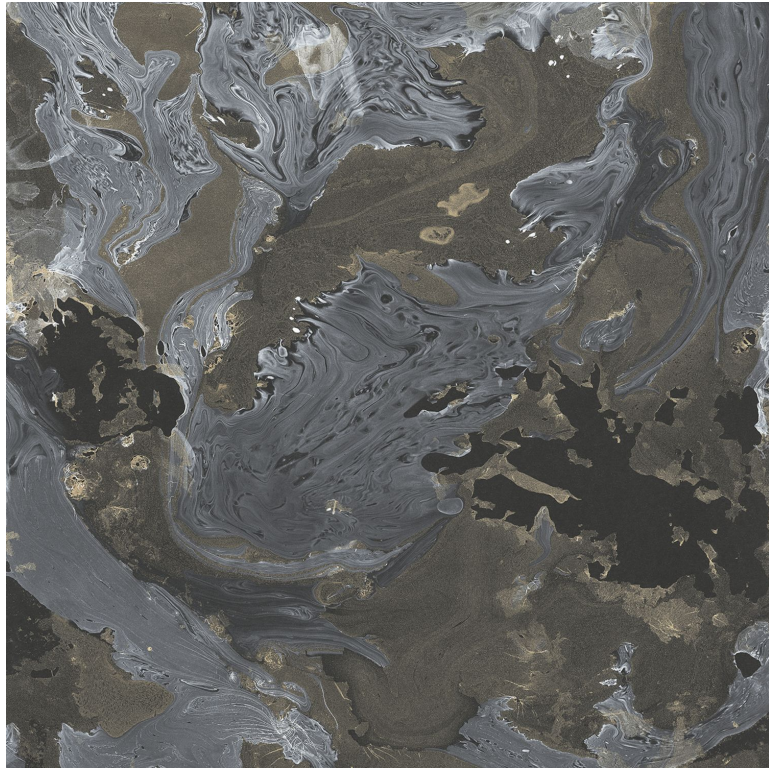

CASADECO

Edison panoramique obsidienne

Wallpanel CASADECO

Collection

[BEAUTY FULL IMAGE](#)

Reference

81139801

Hanging instructions

Non-woven

Grain

Mat

Width

53 cm / 21 inches

Height

280 cm / 110 inches

Full Width

212 cm / 83 inches

Number of drops

4

Weight in g/m²

130

Care

Washable

Apply paste

Paste the wall

Removal

Dry strip

Norme COV

A+

European fire-rating

C-s1, d0