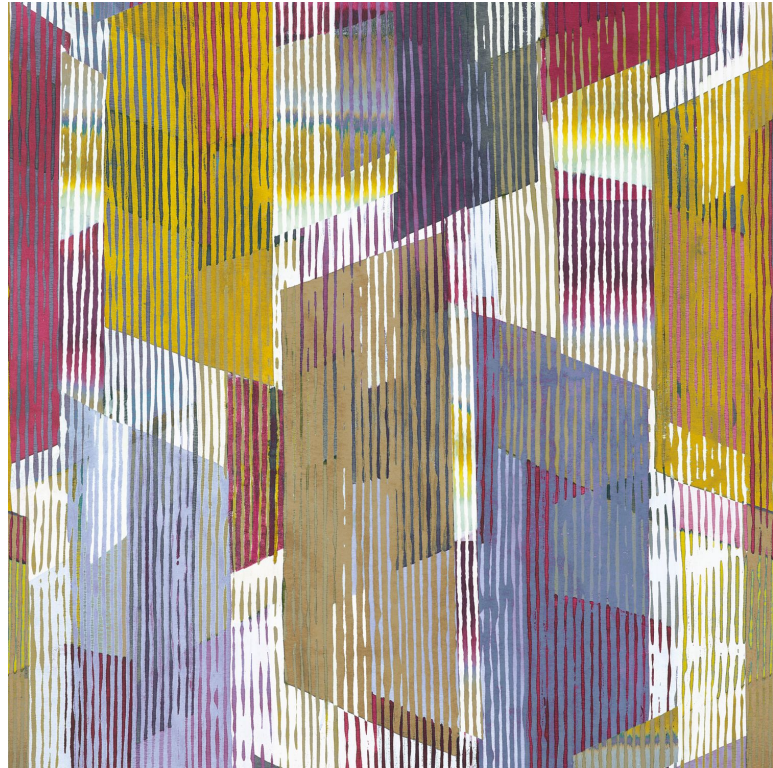

CASADECO

Nova panoramique vilma

Wallpanel CASADECO

Collection

[BEAUTY FULL IMAGE](#)

Reference

84312202

Colors

Jaune

Hanging instructions

Non-woven

Width

50 cm / 20 inches

Height

280 cm / 110 inches

Full Width

200 cm / 79 inches

Number of drops

4

Weight in g/m²

150

Care

Washable

Apply paste

Paste the wall

Removal

Dry strip

Norme COV

A+

European fire-rating

B s1 d0