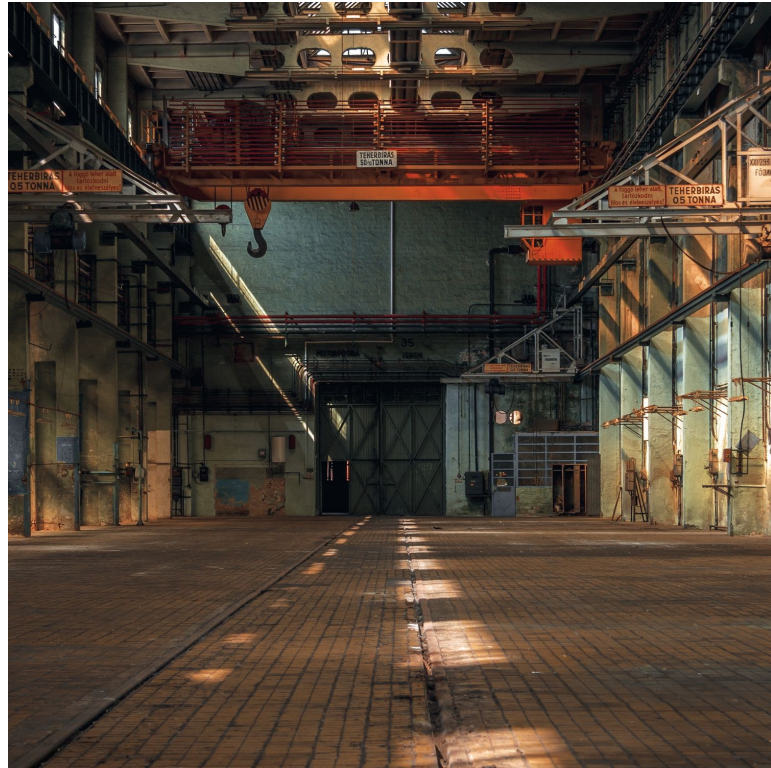

Paste the wall

Removal

Dry strip

Norme COV

A+

European fire-rating

B s1 d0

1 variation