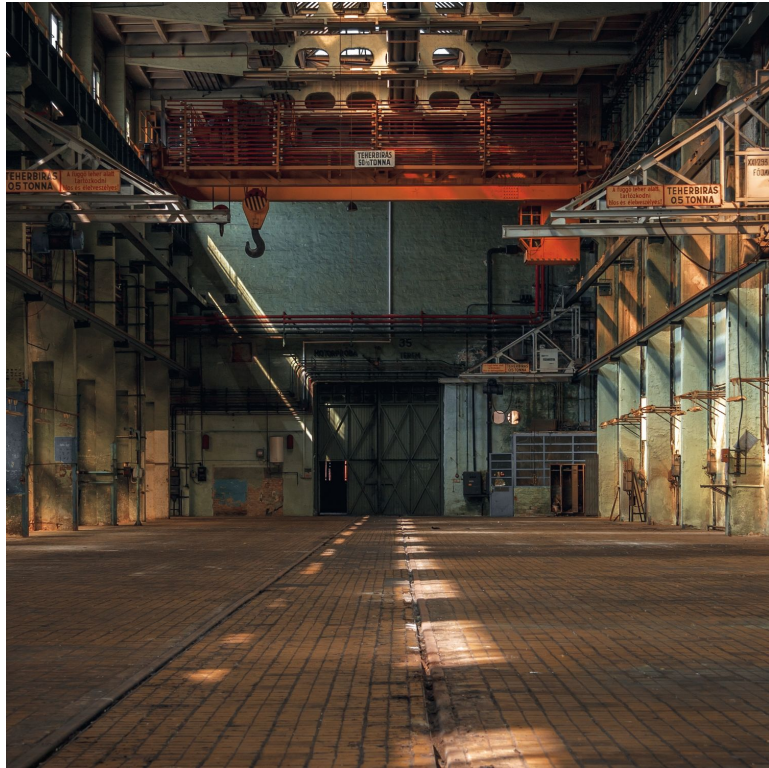

Paste the wall

Removal

Dry strip

Norme COV

A+

European fire-rating

B s1 d0

1 variation