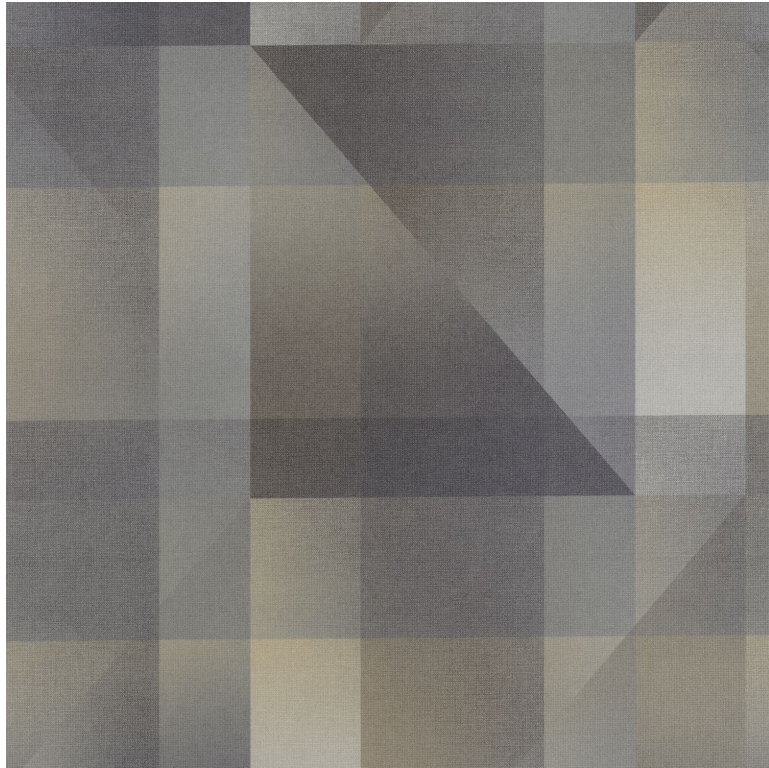

CASADECO

Edward

Wallpaper CASADECO

<i>Collection</i>	CARNABY STREET
<i>Reference</i>	200509523
<i>Hanging instructions</i>	Non-woven
<i>Grain</i>	Aspect lin
<i>Width of one roll</i>	53 cm / 21 inches
<i>Length</i>	Sold by roll of 10.05 m / 11 yards
<i>Match</i>	Straight match
<i>Vertical repeat</i>	64cm / 25 inches
<i>Weight in g/m²</i>	130
<i>Care</i>	Washable
<i>Apply paste</i>	Paste the wall
<i>Removal</i>	Dry strip
<i>Norme COV</i>	A+
<i>European fire-rating</i>	B-s1, d0

5 variations