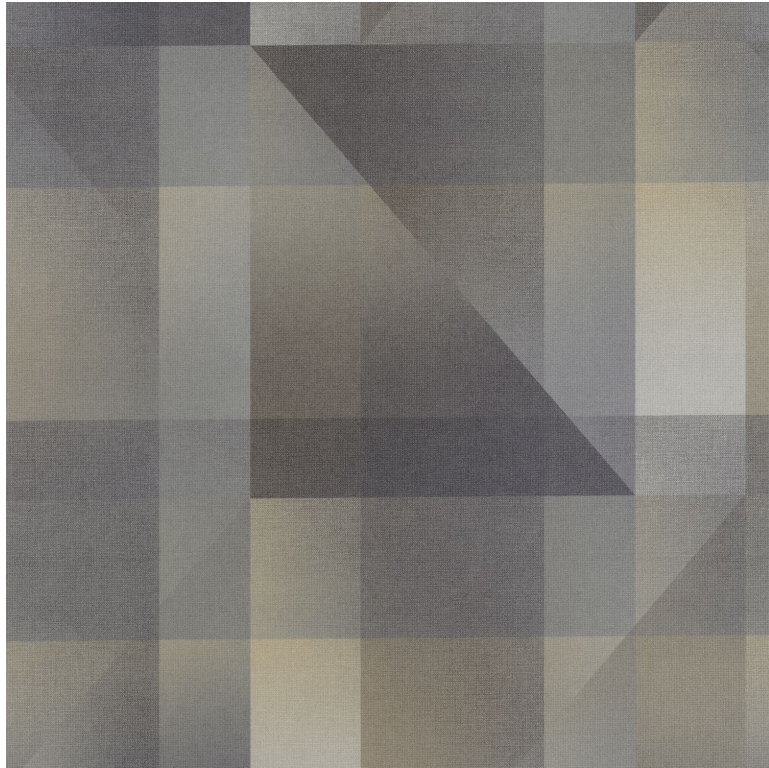

CASADECO

Edward

Wallpaper CASADECO

<i>Collection</i>	CARNABY STREET
<i>Reference</i>	200509523
<i>Hanging instructions</i>	Non-woven
<i>Grain</i>	Aspect lin
<i>Width of one roll</i>	53 cm / 21 inches
<i>Length</i>	Sold by roll of 10.05 m / 11 yards
<i>Match</i>	Straight match
<i>Vertical repeat</i>	64cm / 25 inches
<i>Weight in g/m²</i>	130
<i>Care</i>	Washable
<i>Apply paste</i>	Paste the wall
<i>Removal</i>	Dry strip
<i>Norme COV</i>	A+
<i>European fire-rating</i>	C-s1, d0

5 variations