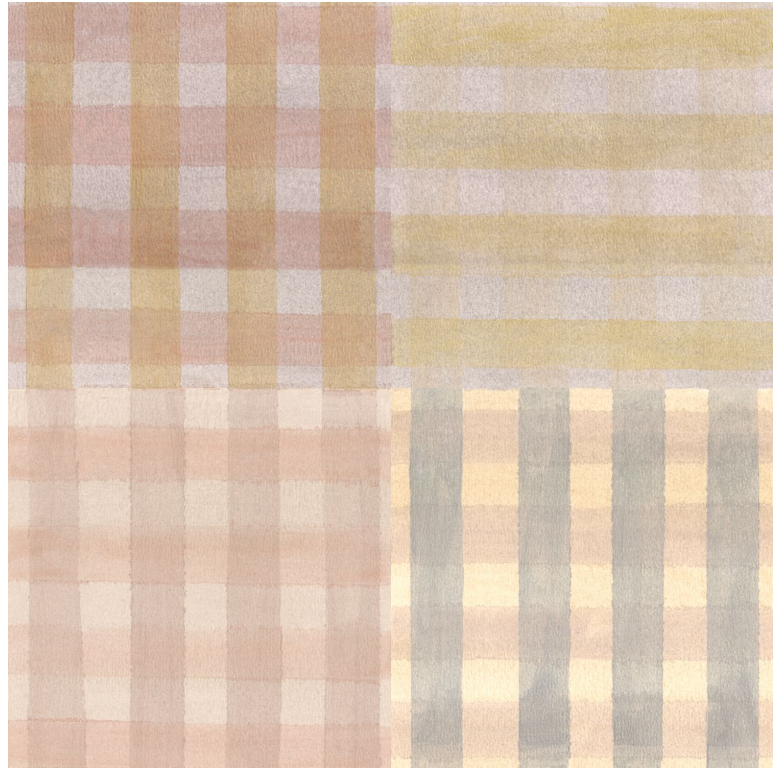

# Patchwork vichy

Wallpaper CASADECO

<i>Collection</i>	<a href="#">FLOWER MARKET</a>
<i>Reference</i>	89271727
<i>Hanging instructions</i>	Non-woven
<i>Grain</i>	Smooth
<i>Width of one roll</i>	53 cm / 21 inches
<i>Length</i>	Sold by roll of 10.05 m / 11 yards
<i>Match</i>	Straight match
<i>Vertical repeat</i>	502cm / 198 inches
<i>Weight in g/m<sup>2</sup></i>	130
<i>Care</i>	Washable
<i>Apply paste</i>	Paste the wall
<i>Removal</i>	Dry strip
<i>Norme COV</i>	A+
<i>European fire-rating</i>	C-s1, d0