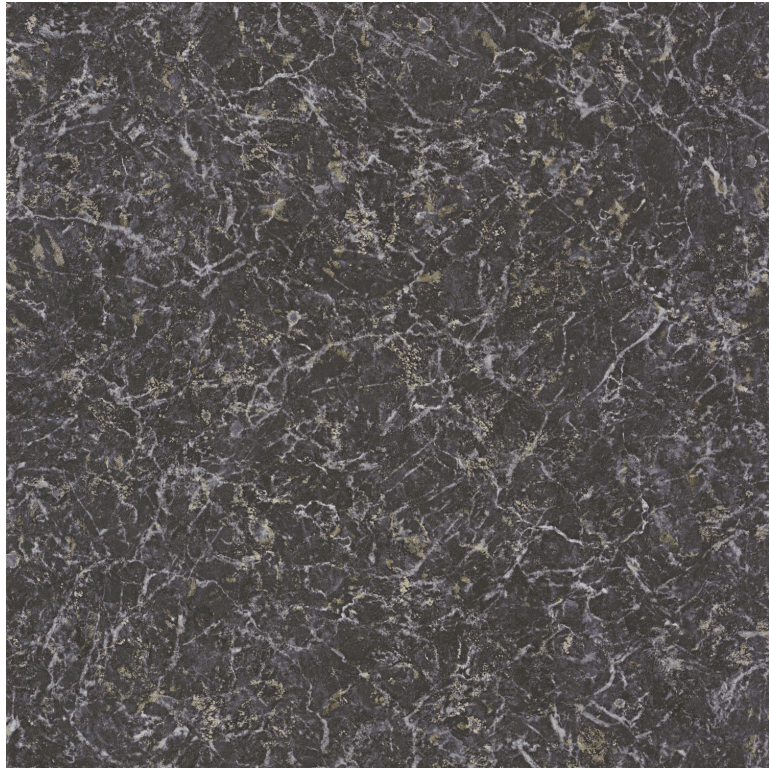

CASADECO

Marbre

Wallpaper CASADECO

<i>Collection</i>	MINERALS
<i>Reference</i>	88089519
<i>Hanging instructions</i>	Vinyl, non-woven backed
<i>Grain</i>	Aspect minéral
<i>Width of one roll</i>	53 cm / 21 inches
<i>Length</i>	Sold by roll of 10.05 m / 11 yards
<i>Match</i>	1/2 Offset match
<i>Vertical repeat</i>	64cm / 25 inches
<i>Weight in g/m²</i>	260
<i>Care</i>	Washable
<i>Apply paste</i>	Paste the wall
<i>Norme COV</i>	A+
<i>ASTME84</i>	Class A
<i>European fire-rating</i>	C-s2, d0

8 variations