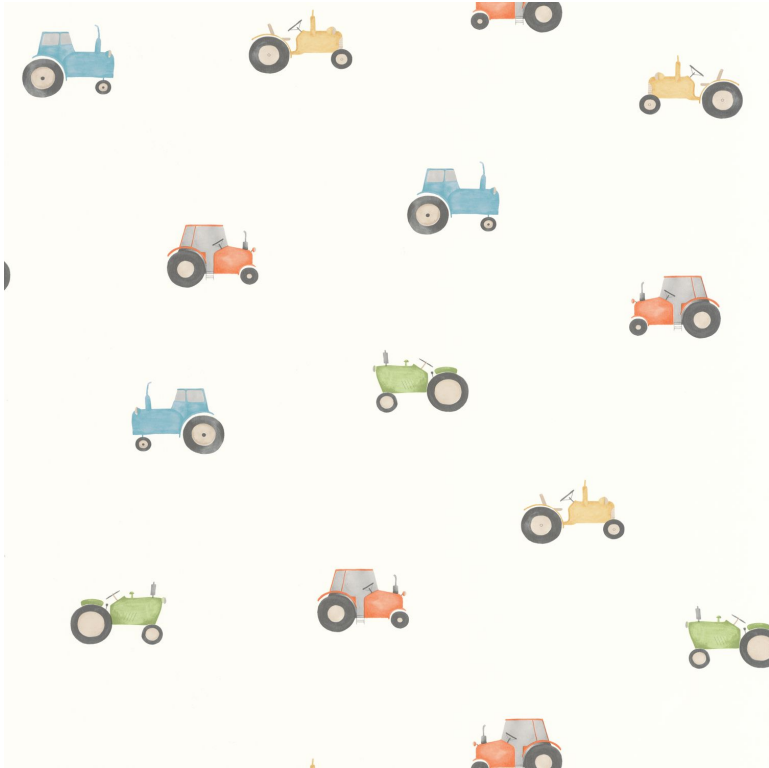

CASADECO

Vintage tractor

Wallpaper CASADECO

Collection

[ONCE UPON A TIME](#)

Reference

88368726

Hanging instructions

Non-woven

Width of one roll

53 cm / 21 inches

Length

Sold by roll of 10.05 m / 11 yards

Match

1/2 Offset match

Vertical repeat