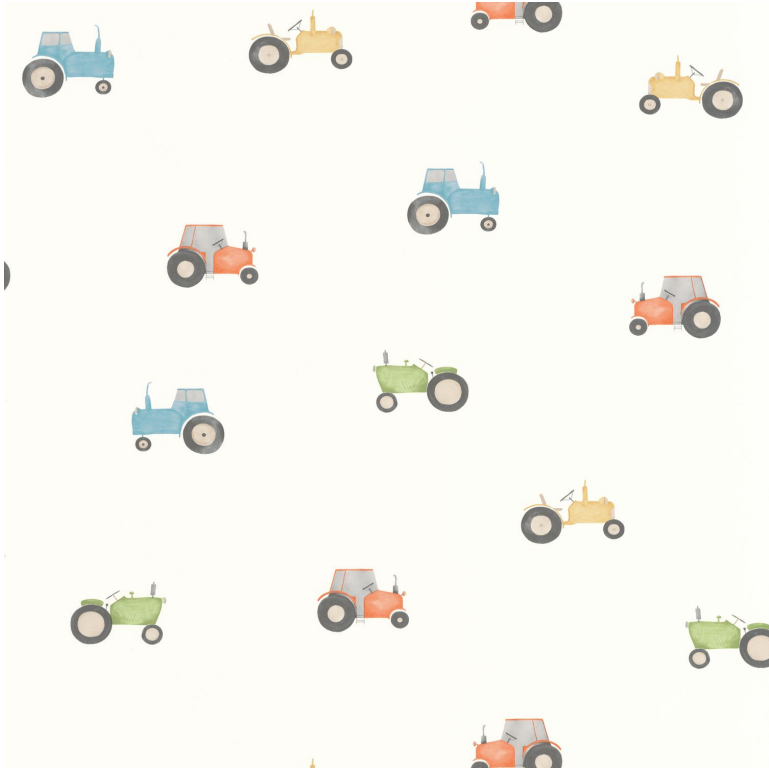

CASADECO

Vintage tractor

Wallpaper CASADECO

Collection

[COTTON TOUCH, ONCE UPON A TIME](#)

Reference

88368726

Hanging instructions

Non-woven

Width of one roll

53 cm / 21 inches

Length

Sold by roll of 10.05 m / 11 yards

Match

1/2 Offset match

Vertical repeat