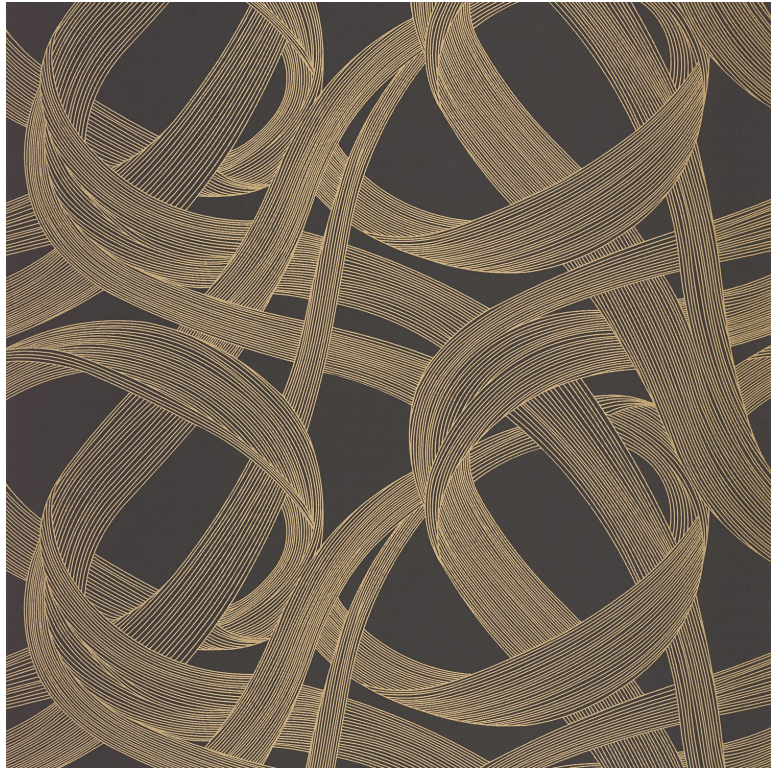

CASADECO

Shimmy

Wallpaper CASADECO

| | |
|----------------------------------|------------------------------------|
| <i>Collection</i> | ANNEES FOLLES |
| <i>Reference</i> | 201069820 |
| <i>Hanging instructions</i> | Non-woven |
| <i>Grain</i> | Smooth |
| <i>Width of one roll</i> | 53 cm / 21 inches |
| <i>Length</i> | Sold by roll of 10.05 m / 11 yards |
| <i>Match</i> | Straight match |
| <i>Vertical repeat</i> | 32cm / 13 inches |
| <i>Weight in g/m²</i> | 130 |
| <i>Care</i> | Washable |
| <i>Apply paste</i> | Paste the wall |
| <i>Removal</i> | Dry strip |
| <i>Norme COV</i> | A+ |
| <i>European fire-rating</i> | C-s1, d0 |

5 variations