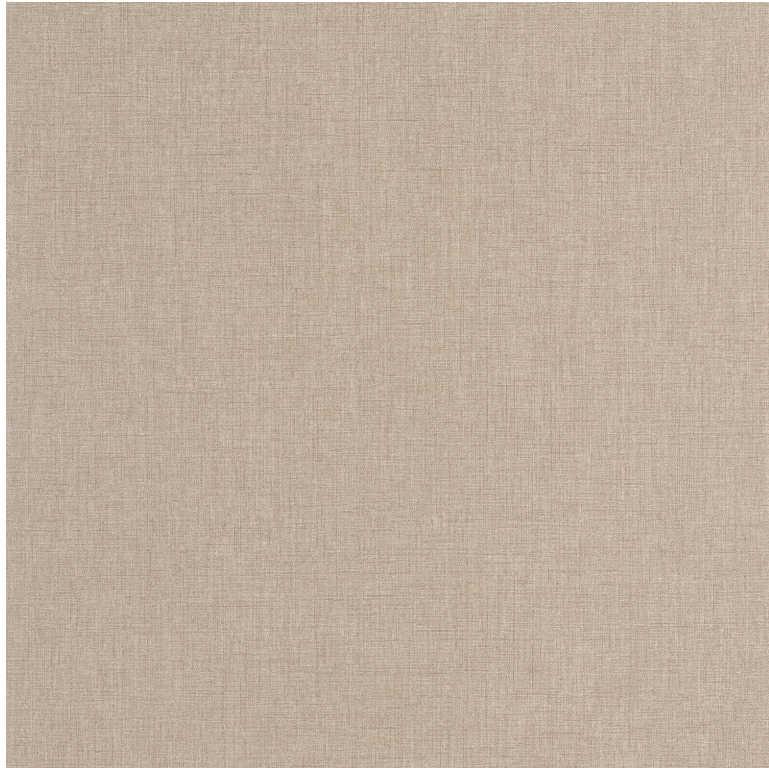

CASADECO

Caractere

Wallpaper CASADECO

<i>Collection</i>	MATERA , SEASIDE , CARACTERE , RITUEL , SO COLOR 6
<i>Reference</i>	201171515
<i>Hanging instructions</i>	Vinyl, non-woven backed
<i>Grain</i>	Aspect textile
<i>Width of one roll</i>	53 cm / 21 inches
<i>Length</i>	Sold by roll of 10.05 m / 11 yards
<i>Match</i>	Free match
<i>Vertical repeat</i>	64cm / 25 inches
<i>Weight in g/m²</i>	280
<i>Care</i>	Washable- scrubbable
<i>Apply paste</i>	Paste the wall
<i>Removal</i>	Dry strip
<i>Norme COV</i>	A+
<i>ASTME84</i>	Class A
<i>European fire-rating</i>	C s2 d0

65 variations