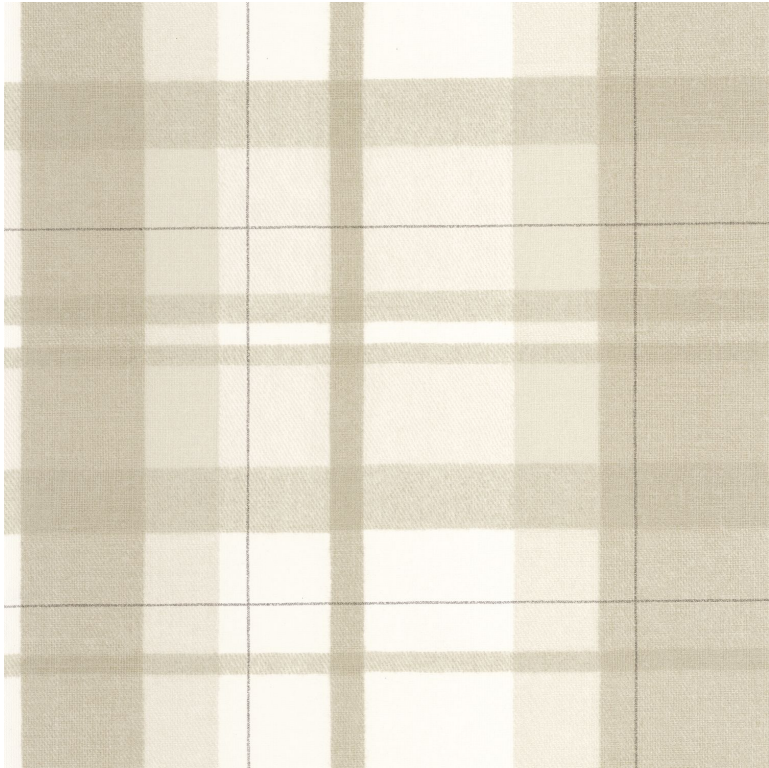

# Tartan touch

Wallpaper CASADECO

<i>Collection</i>	<a href="#">TAILOR MADE</a>
<i>Reference</i>	202051591
<i>Hanging instructions</i>	Non-woven
<i>Grain</i>	Aspect textile
<i>Width of one roll</i>	53 cm / 21 inches
<i>Length</i>	Sold by roll of 10.05 m / 11 yards
<i>Match</i>	Straight match
<i>Vertical repeat</i>	53cm / 21 inches
<i>Weight in g/m<sup>2</sup></i>	130
<i>Care</i>	Washable
<i>Apply paste</i>	Paste the wall
<i>Removal</i>	Dry strip
<i>Norme COV</i>	A+
<i>European fire-rating</i>	B-s1, d0

**3 variations**