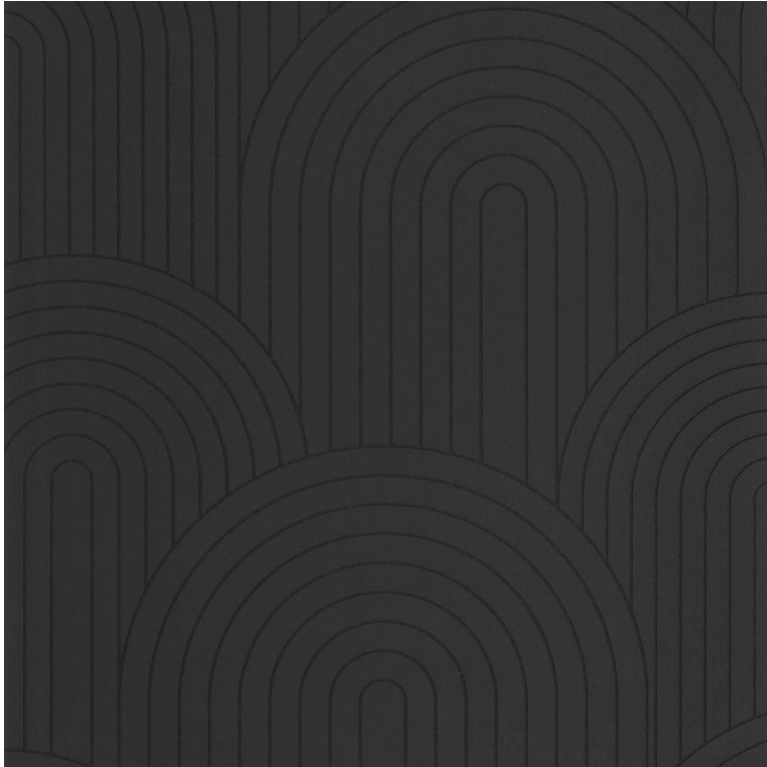

Curved line

Wallpaper CASELIO

<i>Collection</i>	BEAUTY FULL COLOR, MOONLIGHT 3
<i>Reference</i>	107119982
<i>Hanging instructions</i>	Non-woven
<i>Grain</i>	Mat
<i>Width of one roll</i>	53 cm / 21 inches
<i>Length</i>	Sold by roll of 10.05 m / 11 yards
<i>Match</i>	1/2 Offset match
<i>Vertical repeat</i>	64cm / 25 inches
<i>Weight in g/m²</i>	220
<i>Care</i>	Washable
<i>Apply paste</i>	Paste the wall
<i>Removal</i>	Dry strip
<i>Norme COV</i>	A+
<i>ASTME84</i>	Class A

2 variations